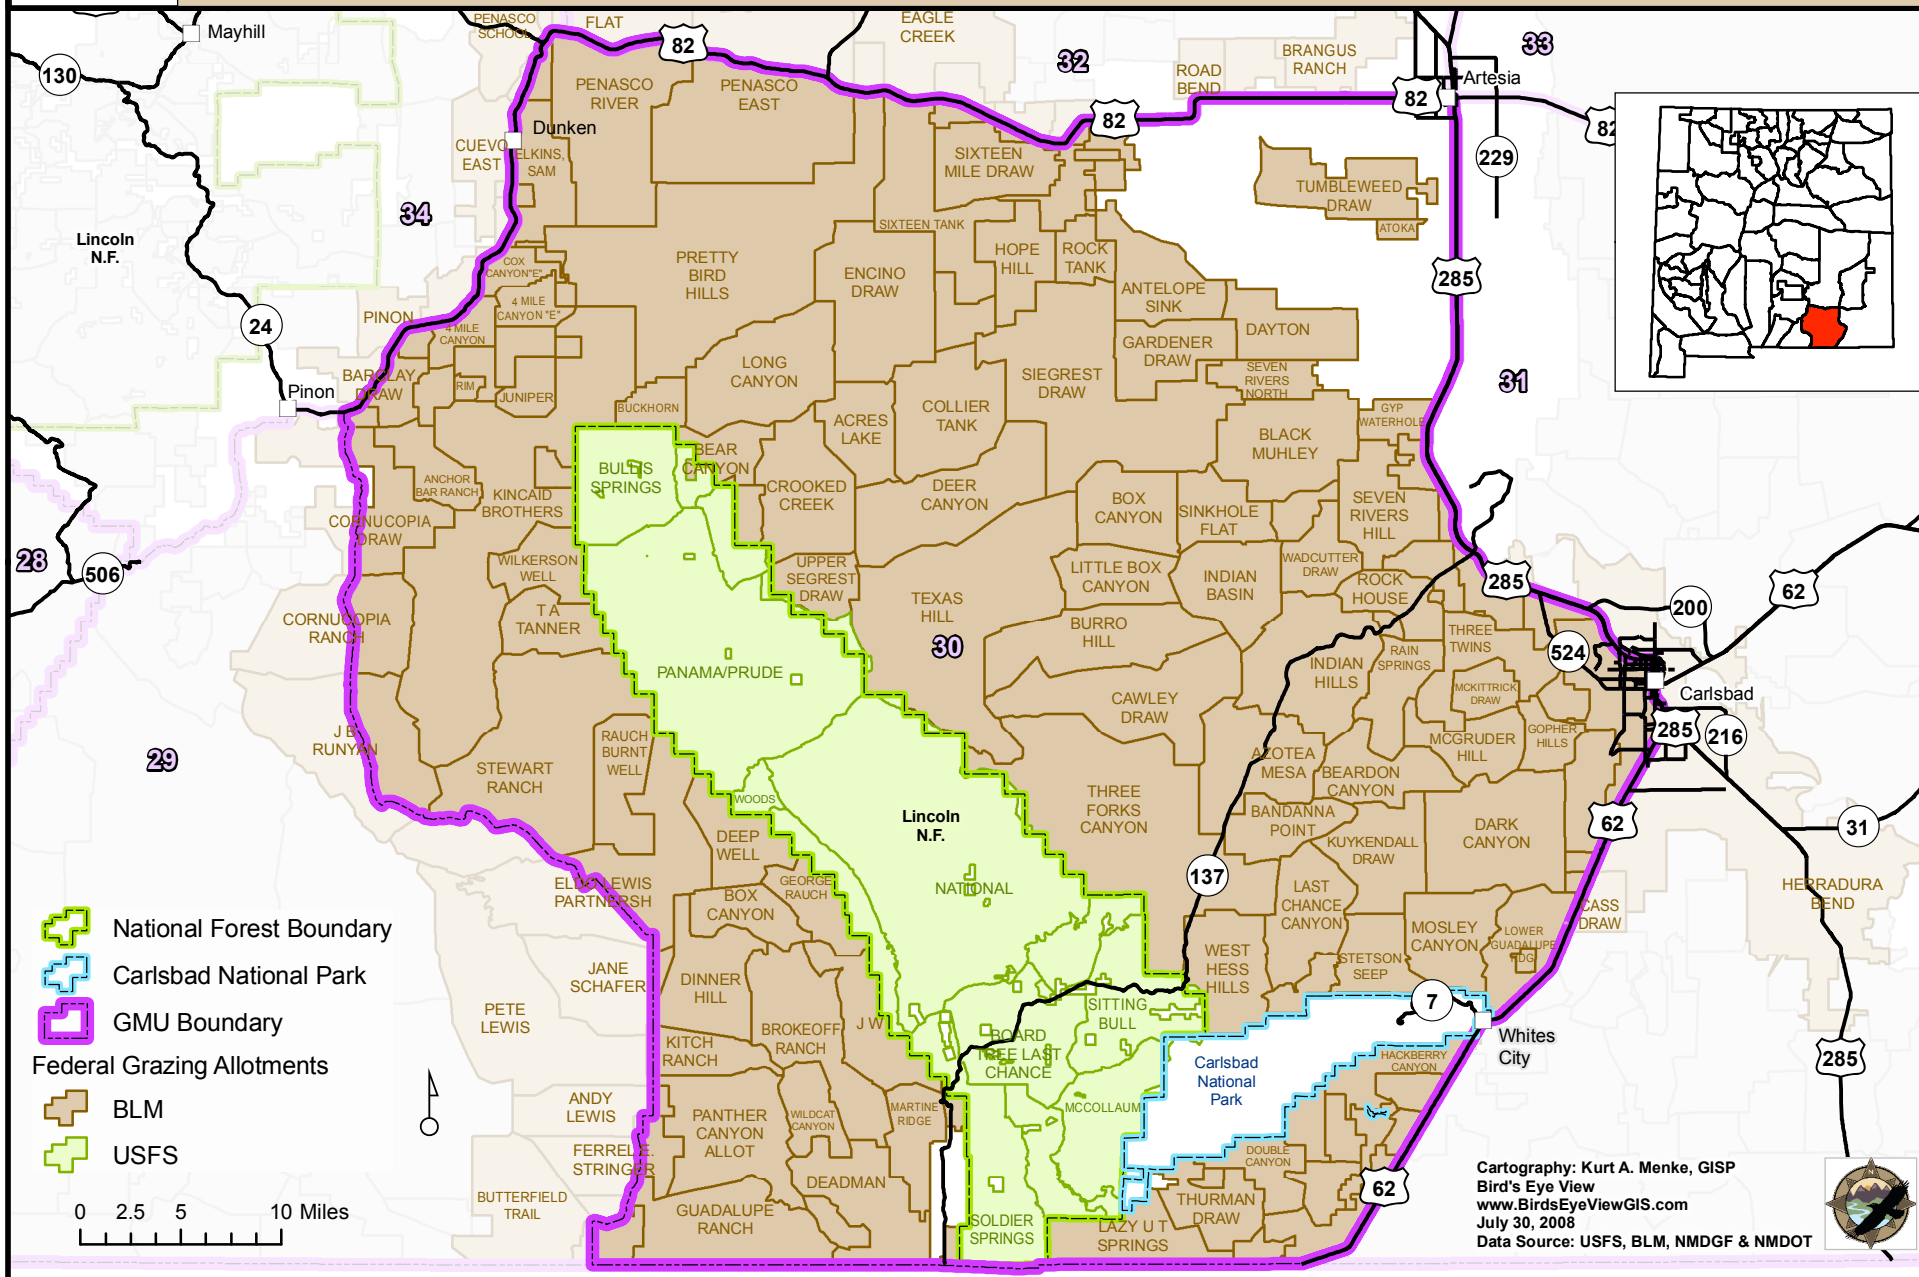

# Game Management Unit 30 Grazing Allotments

- National Forest Boundary
- Carlsbad National Park
- GMU Boundary
- Federal Grazing Allotments**
- BLM
- USFS

Cartography: Kurt A. Menke, GISP  
Bird's Eye View  
[www.BirdsEyeViewGIS.com](http://www.BirdsEyeViewGIS.com)  
July 30, 2008  
Data Source: USFS, BLM, NMDGF & NMDOT